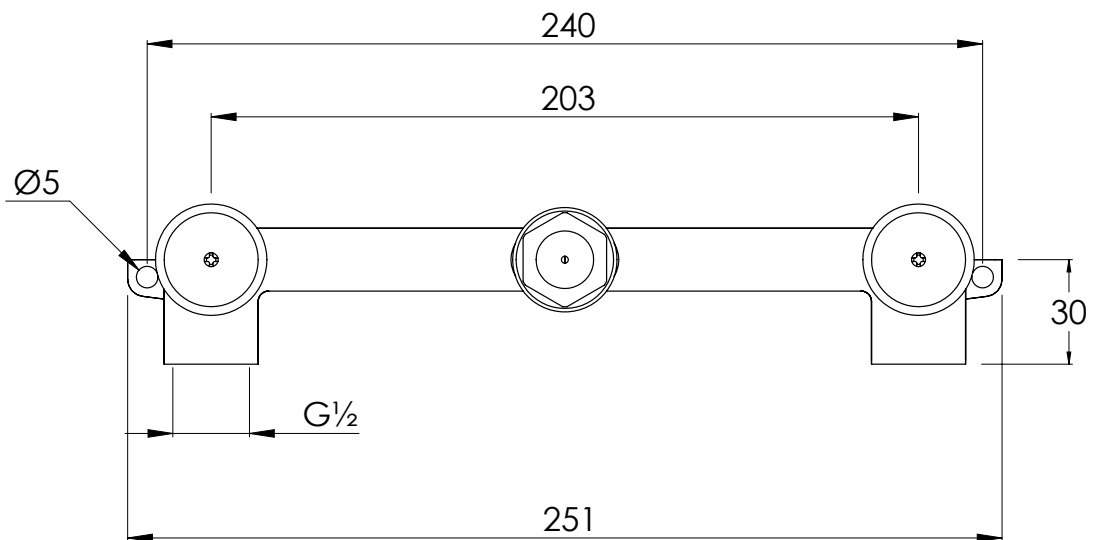

COALBROOK

ZU1021

WALL BASIN MIXER WITH 190MM SPOUT

DATE: 05/01/22

REVISION: A

DIMENSIONS IN MILLIMETRES

WHILST EVERY EFFORT IS MADE TO ENSURE THE ACCURACY OF THESE DATA SHEETS THEY ARE SUBJECT TO CHANGE WITHOUT NOTICE AS PART OF THE COMPANY'S PRODUCT DEVELOPMENT PROCESS

COALBROOK

DC1008

WALL MOUNTED 3 HOLE BASIN  
MIXER - ROUGH

DATE: 06/10/21

REVISION: B

DIMENSIONS IN MILLIMETRES

WHILST EVERY EFFORT IS MADE TO ENSURE THE ACCURACY OF THESE DATA SHEETS THEY ARE SUBJECT TO CHANGE WITHOUT NOTICE AS PART OF THE COMPANY'S PRODUCT DEVELOPMENT PROCESS