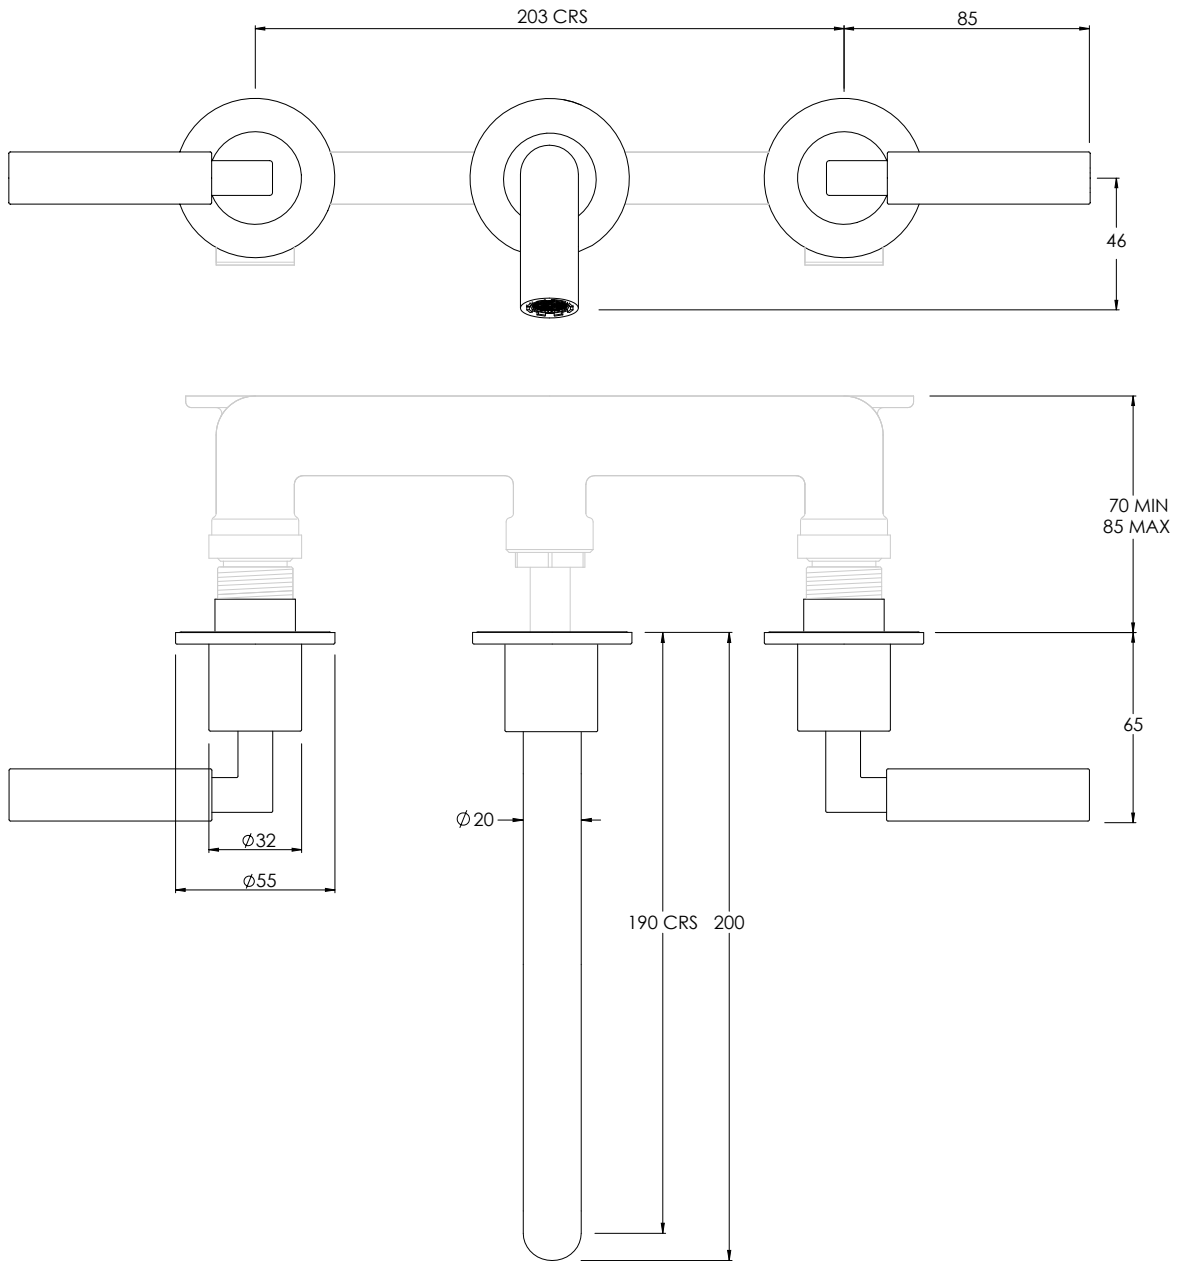

COALBROOK

ZU1021

WALL BASIN MIXER WITH 190MM SPOUT

DATE: 05/01/22

REVISION: A

DIMENSIONS IN MILLIMETRES

WHILST EVERY EFFORT IS MADE TO ENSURE THE ACCURACY OF THESE DATA SHEETS THEY ARE SUBJECT TO CHANGE WITHOUT NOTICE AS PART OF THE COMPANY'S PRODUCT DEVELOPMENT PROCESS

COALBROOK

DC1008

WALL MOUNTED 3 HOLE BASIN  
MIXER - ROUGH

DATE: 06/10/21

REVISION: B

DIMENSIONS IN MILLIMETRES

WHILST EVERY EFFORT IS MADE TO ENSURE THE ACCURACY OF THESE DATA SHEETS THEY ARE SUBJECT TO CHANGE WITHOUT NOTICE AS PART OF THE COMPANY'S PRODUCT DEVELOPMENT PROCESS