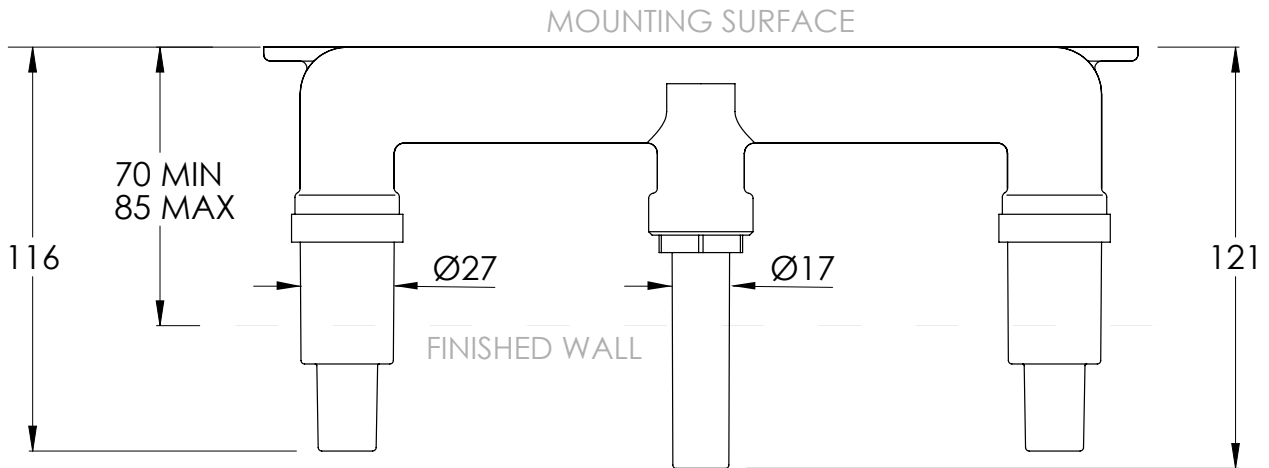

COALBROOK

ZU1021

WALL BASIN MIXER WITH 190MM SPOUT

DATE: 05/01/22

REVISION: A

DIMENSIONS IN MILLIMETRES

WHILST EVERY EFFORT IS MADE TO ENSURE THE ACCURACY OF THESE DATA SHEETS THEY ARE SUBJECT TO CHANGE WITHOUT NOTICE AS PART OF THE COMPANY'S PRODUCT DEVELOPMENT PROCESS

COALBROOK

DC1008

WALL MOUNTED 3 HOLE BASIN  
MIXER - ROUGH

DATE: 06/10/21

REVISION: B

DIMENSIONS IN MILLIMETRES

WHILST EVERY EFFORT IS MADE TO ENSURE THE ACCURACY OF THESE DATA SHEETS THEY ARE SUBJECT TO CHANGE WITHOUT NOTICE AS PART OF THE COMPANY'S PRODUCT DEVELOPMENT PROCESS